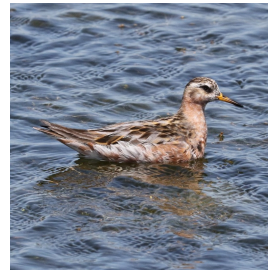

Willet
Tringa semipalmata
Species Status: Regular
Evidence: Specimen
Nesting Status: No record
Recorded in 89 of 99 counties.
Photo by Ken Saunders

Greater Yellowlegs
Tringa melanoleuca
Species Status: Regular
Evidence: Specimen
Nesting Status: No record
Recorded in 99 of 99 counties.
Photo by Clayton Will

Wilson's Phalarope
Phalaropus tricolor
Species Status: Regular
Evidence: Specimen
Nesting Status: Confirmed
Recorded in 91 of 99 counties.
Photo by Wolf Oesterreich

Red-necked Phalarope
Phalaropus lobatus
 Species Status: Regular
 Evidence: Specimen
 Nesting Status: No record
 Recorded in 58 of 99 counties.
 Photo by Stephen J. Dinsmore