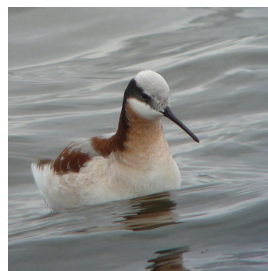

Greater Yellowlegs
Tringa melanoleuca
Species Status: Regular
Evidence: Specimen
Nesting Status: No record
Recorded in 99 of 99 counties.
Photo by Clayton Will

Wilson's Phalarope
Phalaropus tricolor
Species Status: Regular
Evidence: Specimen
Nesting Status: Confirmed
Recorded in 91 of 99 counties.
Photo by Wolf Oesterreich