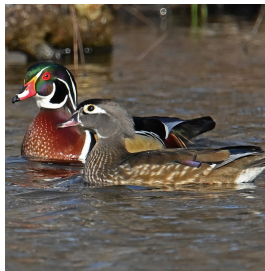

Tundra Swan
Cygnus columbianus
Species Status: Regular
Evidence: Specimen
Nesting Status: No record
Recorded in 81 of 99 counties.
Photo by Dean Hester

Wood Duck
Aix sponsa
Species Status: Regular
Evidence: Specimen
Nesting Status: Confirmed
Recorded in 99 of 99 counties.
Photo by Ken Saunders