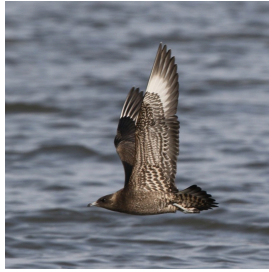

Parasitic Jaeger
Stercorarius parasiticus
Species Status: Casual
Evidence: Specimen
Nesting Status: No record
Recorded in 9 of 99 counties.
Photo by Stephen J. Dinsmore
Review required if no photo