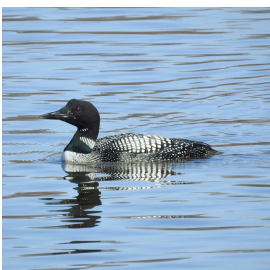

Common Loon
Gavia immer
Species Status: Regular
Evidence: Specimen
Nesting Status: Confirmed
Recorded in 97 of 99 counties.
Photo by Clayton Will