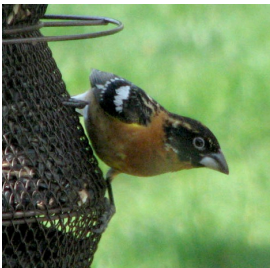

Black-headed Grosbeak
Pheucticus melanocephalus
Species Status: Accidental
Evidence: Photo
Nesting Status: No record
Recorded in 24 of 99 counties.
Photo by Mike & Kim Mounts
Review required