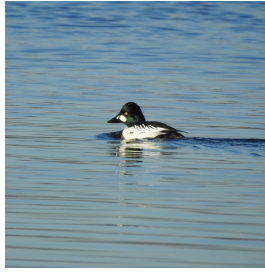

White-winged Scoter
Melanitta deglandi
Species Status: Regular
Evidence: Specimen
Nesting Status: No record
Recorded in 50 of 99 counties.
Photo by Paul Roisen

Black Scoter
Melanitta americana
Species Status: Regular
Evidence: Specimen
Nesting Status: No record
Recorded in 41 of 99 counties.
Photo by Clayton Will

Long-tailed Duck
Clangula hyemalis
Species Status: Regular
Evidence: Specimen
Nesting Status: No record
Recorded in 50 of 99 counties.
Photo by Reid Allen

Bufflehead
Bucephala albeola
 Species Status: Regular
 Evidence: Specimen
 Nesting Status: Confirmed
 Recorded in 99 of 99 counties.
 Photo by Ken Saunders