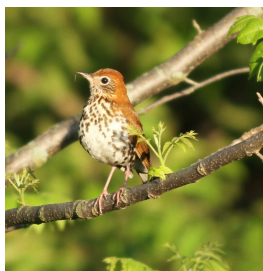

Hermit Thrush
Catharus guttatus
Species Status: Regular
Evidence: Specimen
Nesting Status: No record
Recorded in 99 of 99 counties.
Photo by Thomas Dougherty

Wood Thrush
Hylocichla mustelinus
Species Status: Regular
Evidence: Specimen
Nesting Status: Confirmed
Recorded in 98 of 99 counties.
Photo by Brandon Caswell