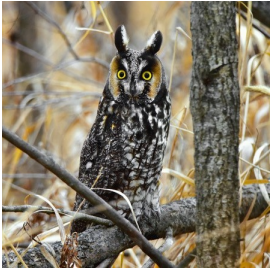

Long-eared Owl
Asio otus
Species Status: Regular
Evidence: Specimen
Nesting Status: Confirmed
Recorded in 82 of 99 counties.
Photo by Dean Hester