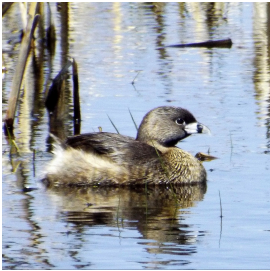

Northern Bobwhite
Colinus virginianus
 Species Status: Regular
 Evidence: Specimen
 Nesting Status: Confirmed
 Recorded in 94 of 99 counties.
 Photo by Doug Harr

Wild Turkey
Meleagris gallopavo
 Species Status: Regular
 Evidence: Specimen
 Nesting Status: Confirmed
 Recorded in 99 of 99 counties.
 Photo by Doug Harr

Ruffed Grouse
Bonasa umbellus
 Species Status: Regular
 Evidence: Specimen
 Nesting Status: Confirmed
 Recorded in 22 of 99 counties.
 Photo by Tom Schilke

Sharp-tailed Grouse
Tympanuchus phasianellus
Species Status: Extirpated
Evidence: Specimen
Nesting Status: No record
 Recorded in 2 of 99 counties.
 Photo by Loren Hansen

Greater Prairie-Chicken
Tympanuchus cupido
Species Status: Accidental
Evidence: Specimen
Nesting Status: Confirmed
 Recorded in 21 of 99 counties.
 Photo by Don Poggensee
Review required

Gray Partridge
Perdix perdix
Species Status: Regular
Evidence: Specimen
Nesting Status: Confirmed
 Recorded in 78 of 99 counties.
 Photo by Clayton Will

Ring-necked Pheasant
Phasianus colchicus
Species Status: Regular
Evidence: Specimen
Nesting Status: Confirmed
 Recorded in 99 of 99 counties.
 Photo by Bruce McKee

Pied-billed Grebe
Podilymbus podiceps
Species Status: Regular
Evidence: Specimen
Nesting Status: Confirmed
 Recorded in 99 of 99 counties.
 Photo by Doug Harr