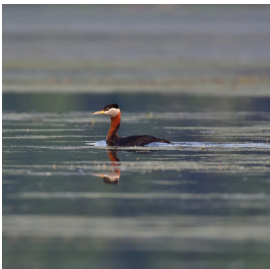

Red-necked Grebe
Podiceps grisegena
Species Status: Regular
Evidence: Specimen
Nesting Status: Confirmed
Recorded in 49 of 99 counties.
Photo by Dana Siefer