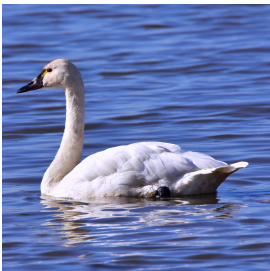

Tundra Swan
Cygnus columbianus
Species Status: Regular
Evidence: Specimen
Nesting Status: No record
Recorded in 81 of 99 counties.
Photo by Dean Hester