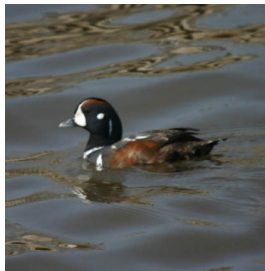

Redhead
Aythya americana
Species Status: Regular
Evidence: Specimen
Nesting Status: Confirmed
Recorded in 99 of 99 counties.
Photo by Linda Petersen

Ring-necked Duck
Aythya collaris
Species Status: Regular
Evidence: Specimen
Nesting Status: Confirmed
Recorded in 99 of 99 counties.
Photo by Mark Brown

Greater Scaup
Aythya marila
Species Status: Regular
Evidence: Specimen
Nesting Status: No record
Recorded in 95 of 99 counties.
Photo by Clayton Will

Lesser Scaup
Aythya affinis
Species Status: Regular
Evidence: Specimen
Nesting Status: Confirmed
Recorded in 99 of 99 counties.
Photo by Ken Saunders

King Eider
Somateria spectabilis
Species Status: Accidental
Evidence: Specimen
Nesting Status: No record
Recorded in 5 of 99 counties.
Photo by Ken Formanek
Review required

Common Eider
Somateria mollissima
Species Status: Accidental
Evidence: Photo
Nesting Status: No record
Recorded in 2 of 99 counties.
Photo by Reid Allen
Review required