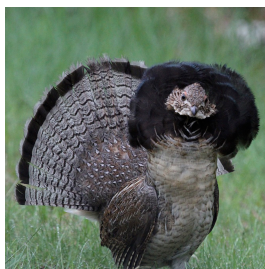

Red-breasted Merganser
Mergus serrator
 Species Status: Regular
 Evidence: Specimen
 Nesting Status: No record
 Recorded in 97 of 99 counties.
 Photo by Jay Gilliam

Ruddy Duck
Oxyura jamaicensis
 Species Status: Regular
 Evidence: Specimen
 Nesting Status: Confirmed
 Recorded in 99 of 99 counties.
 Photo by Clayton Will

Northern Bobwhite
Colinus virginianus
 Species Status: Regular
 Evidence: Specimen
 Nesting Status: Confirmed
 Recorded in 94 of 99 counties.
 Photo by Doug Harr

Wild Turkey
Meleagris gallopavo
 Species Status: Regular
 Evidence: Specimen
 Nesting Status: Confirmed
 Recorded in 99 of 99 counties.
 Photo by Doug Harr