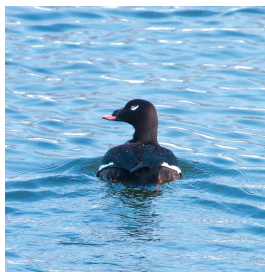

Surf Scoter
Melanitta perspicillata
Species Status: Regular
Evidence: Specimen
Nesting Status: No record
Recorded in 51 of 99 counties.
Photo by Julie Johnston

White-winged Scoter
Melanitta deglandi
Species Status: Regular
Evidence: Specimen
Nesting Status: No record
Recorded in 50 of 99 counties.
Photo by Paul Roisen