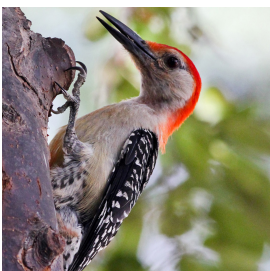

Red-bellied Woodpecker
Melanerpes carolinus
Species Status: Regular
Evidence: Specimen
Nesting Status: Confirmed
Recorded in 99 of 99 counties.
Photo by Adam Ciha