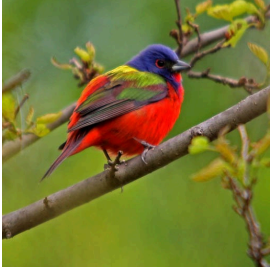

Painted Bunting
Passerina ciris
Species Status: Casual
Evidence: Photo
Nesting Status: No record
Recorded in 19 of 99 counties.
Photo by Don Poggensee
Review required if no photo