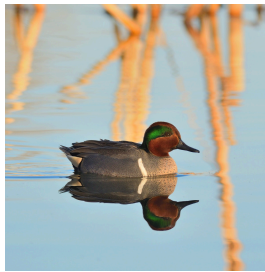

Eurasian Wigeon
Mareca penelope
Species Status: Accidental
Evidence: Specimen
Nesting Status: No record
Recorded in 14 of 99 counties.
Photo by Brandon Caswell
Review required

American Wigeon
Mareca americana
Species Status: Regular
Evidence: Specimen
Nesting Status: Confirmed
Recorded in 99 of 99 counties.
Photo by Clayton Will

Mallard
Anas platyrhynchos
Species Status: Regular
Evidence: Specimen
Nesting Status: Confirmed
Recorded in 99 of 99 counties.
Photo by Dean Hester

American Black Duck
Anas rubripes
Species Status: Regular
Evidence: Specimen
Nesting Status: Confirmed
Recorded in 81 of 99 counties.
Photo by Wolf Oesterreich

Mottled Duck
Anas fulvigula
Species Status: Casual
Evidence: Photo
Nesting Status: No record
Recorded in 5 of 99 counties.
Photo by Clayton Will
Review required if no photo

Northern Pintail
Anas acuta
Species Status: Regular
Evidence: Specimen
Nesting Status: Confirmed
Recorded in 99 of 99 counties.
Photo by Dana Siefer