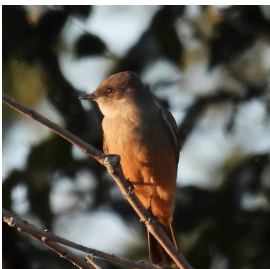

Say's Phoebe
Sayornis saya
Species Status: Casual
Evidence: Photo
Nesting Status: Confirmed
Recorded in 18 of 99 counties.
Photo by Clayton Will
Review required if no photo