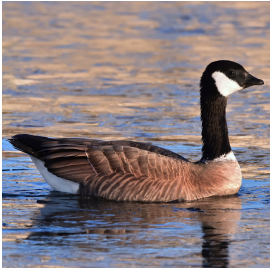

Cackling Goose
Branta hutchinsii
Species Status: Regular
Evidence: Specimen
Nesting Status: No record
Recorded in 98 of 99 counties.
Photo by Dean Hester