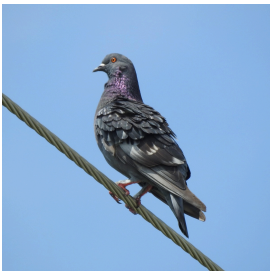

Rock Pigeon
Columba livia
Species Status: Regular
Evidence: Specimen
Nesting Status: Confirmed
Recorded in 99 of 99 counties.
Photo by Clayton Will