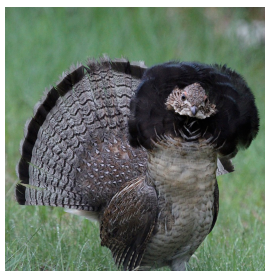

Red-breasted Merganser
Mergus serrator
 Species Status: Regular
 Evidence: Specimen
 Nesting Status: No record
 Recorded in 97 of 99 counties.
 Photo by Jay Gilliam

Ruddy Duck
Oxyura jamaicensis
 Species Status: Regular
 Evidence: Specimen
 Nesting Status: Confirmed
 Recorded in 99 of 99 counties.
 Photo by Clayton Will

Northern Bobwhite
Colinus virginianus
 Species Status: Regular
 Evidence: Specimen
 Nesting Status: Confirmed
 Recorded in 94 of 99 counties.
 Photo by Doug Harr

Wild Turkey
Meleagris gallopavo
 Species Status: Regular
 Evidence: Specimen
 Nesting Status: Confirmed
 Recorded in 99 of 99 counties.
 Photo by Doug Harr