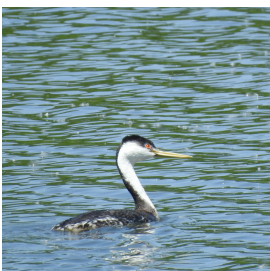

Western Grebe
Aechmophorus occidentalis
Species Status: Regular
Evidence: Specimen
Nesting Status: Confirmed
Recorded in 67 of 99 counties.
Photo by Clayton Will