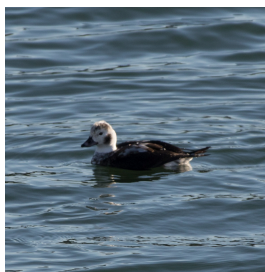

King Eider
Somateria spectabilis
Species Status: Accidental
Evidence: Specimen
Nesting Status: No record
Recorded in 5 of 99 counties.
Photo by Ken Formanek
Review required

Common Eider
Somateria mollissima
Species Status: Accidental
Evidence: Photo
Nesting Status: No record
Recorded in 2 of 99 counties.
Photo by Reid Allen
Review required

Harlequin Duck
Histrionicus histrionicus
Species Status: Casual
Evidence: Specimen
Nesting Status: No record
Recorded in 8 of 99 counties.
Photo by Steve Freed
Review required if no photo

Surf Scoter
Melanitta perspicillata
Species Status: Regular
Evidence: Specimen
Nesting Status: No record
Recorded in 51 of 99 counties.
Photo by Julie Johnston

White-winged Scoter
Melanitta deglandi
Species Status: Regular
Evidence: Specimen
Nesting Status: No record
Recorded in 50 of 99 counties.
Photo by Paul Roisen

Black Scoter
Melanitta americana
Species Status: Regular
Evidence: Specimen
Nesting Status: No record
Recorded in 41 of 99 counties.
Photo by Clayton Will

Long-tailed Duck
Clangula hyemalis
Species Status: Regular
Evidence: Specimen
Nesting Status: No record
Recorded in 50 of 99 counties.
Photo by Reid Allen

Bufflehead
Bucephala albeola
 Species Status: Regular
 Evidence: Specimen
 Nesting Status: Confirmed
 Recorded in 99 of 99 counties.
 Photo by Ken Saunders