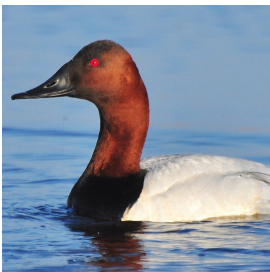

Canvasback
Aythya valisineria
Species Status: Regular
Evidence: Specimen
Nesting Status: Confirmed
Recorded in 99 of 99 counties.
Photo by Lowell Washburn