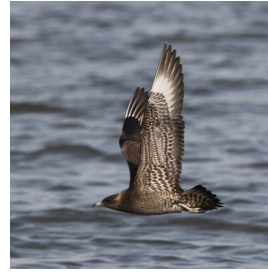

Parasitic Jaeger
Stercorarius parasiticus
Species Status: Casual
Evidence: Specimen
Nesting Status: No record
Recorded in 9 of 99 counties.
Photo by Stephen J. Dinsmore
Review required if no photo