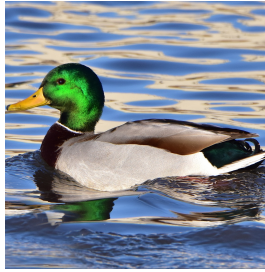

Blue-winged Teal
Spatula discors
Species Status: Regular
Evidence: Specimen
Nesting Status: Confirmed
Recorded in 99 of 99 counties.
Photo by Ken Saunders

Cinnamon Teal
Spatula cyanoptera
Species Status: Regular
Evidence: Photo
Nesting Status: No record
Recorded in 55 of 99 counties.
Photo by Clayton Will

Northern Shoveler
Spatula clypeata
Species Status: Regular
Evidence: Specimen
Nesting Status: Confirmed
Recorded in 99 of 99 counties.
Photo by Ken Saunders

Gadwall
Mareca strepera
Species Status: Regular
Evidence: Specimen
Nesting Status: Confirmed
Recorded in 99 of 99 counties.
Photo by Clayton Will

Eurasian Wigeon
Mareca penelope
Species Status: Accidental
Evidence: Specimen
Nesting Status: No record
Recorded in 14 of 99 counties.
Photo by Brandon Caswell
Review required

American Wigeon
Mareca americana
Species Status: Regular
Evidence: Specimen
Nesting Status: Confirmed
Recorded in 99 of 99 counties.
Photo by Clayton Will