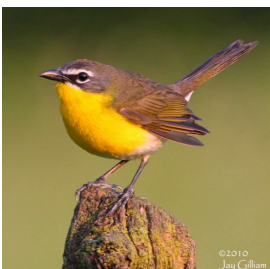

Yellow-breasted Chat
Icteria virens
Species Status: Regular
Evidence: Specimen
Nesting Status: Confirmed
Recorded in 74 of 99 counties.
Photo by Jay Gilliam