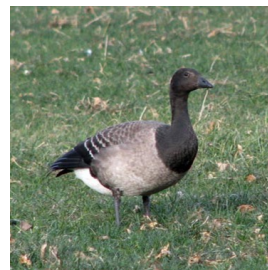

Brant

Branta bernicla

Species Status: Accidental

Evidence: Specimen

Nesting Status: No record

Recorded in 12 of 99 counties.

Photo by Paul Hertzell

Review required