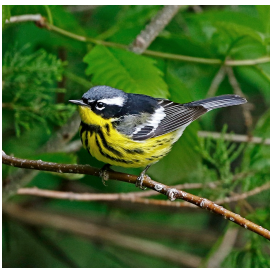

Magnolia Warbler
Setophaga magnolia
Species Status: Regular
Evidence: Specimen
Nesting Status: No record
Recorded in 99 of 99 counties.
Photo by Larry Dau