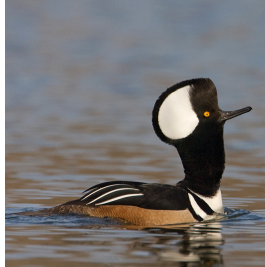

Long-tailed Duck
Clangula hyemalis
Species Status: Regular
Evidence: Specimen
Nesting Status: No record
Recorded in 50 of 99 counties.
Photo by Reid Allen

Bufflehead
Bucephala albeola
 Species Status: Regular
 Evidence: Specimen
 Nesting Status: Confirmed
 Recorded in 99 of 99 counties.
 Photo by Ken Saunders

Common Goldeneye
Bucephala clangula
 Species Status: Regular
 Evidence: Specimen
 Nesting Status: No record
 Recorded in 98 of 99 counties.
 Photo by Clayton Will

Barrow's Goldeneye
Bucephala islandica
 Species Status: Accidental
 Evidence: Photo
 Nesting Status: No record
 Recorded in 12 of 99 counties.
 Photo by Brandon Caswell
 Review required