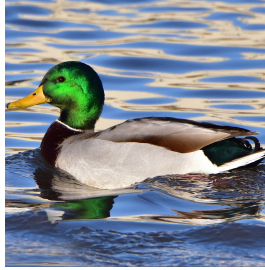

Blue-winged Teal
Spatula discors
Species Status: Regular
Evidence: Specimen
Nesting Status: Confirmed
Recorded in 99 of 99 counties.
Photo by Ken Saunders

Cinnamon Teal
Spatula cyanoptera
Species Status: Regular
Evidence: Photo
Nesting Status: No record
Recorded in 55 of 99 counties.
Photo by Clayton Will

Northern Shoveler
Spatula clypeata
Species Status: Regular
Evidence: Specimen
Nesting Status: Confirmed
Recorded in 99 of 99 counties.
Photo by Ken Saunders

Gadwall
Mareca strepera
Species Status: Regular
Evidence: Specimen
Nesting Status: Confirmed
Recorded in 99 of 99 counties.
Photo by Clayton Will

Eurasian Wigeon
Mareca penelope
Species Status: Accidental
Evidence: Specimen
Nesting Status: No record
Recorded in 14 of 99 counties.
Photo by Brandon Caswell
Review required

American Wigeon
Mareca americana
Species Status: Regular
Evidence: Specimen
Nesting Status: Confirmed
Recorded in 99 of 99 counties.
Photo by Clayton Will