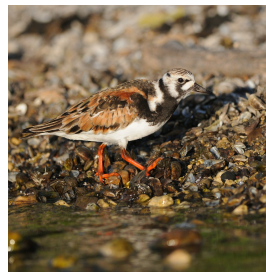

Marbled Godwit
Limosa fedoa
Species Status: Regular
Evidence: Specimen
Nesting Status: Confirmed
Recorded in 68 of 99 counties.
Photo by Ken Saunders

Ruddy Turnstone
Arenaria interpres
Species Status: Regular
Evidence: Specimen
Nesting Status: No record
Recorded in 60 of 99 counties.
Photo by Dana Siefer