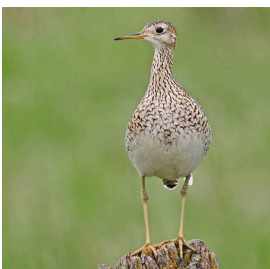

Upland Sandpiper
Bartramia longicauda
Species Status: Regular
Evidence: Specimen
Nesting Status: Confirmed
Recorded in 94 of 99 counties.
Photo by Jay Gilliam