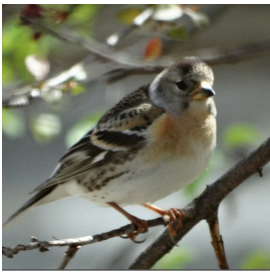

Brambling
Fringilla montifringilla
Species Status: Accidental
Evidence: Photo
Nesting Status: No record
Recorded in 3 of 99 counties.
Photo by Judy Bang
Review required