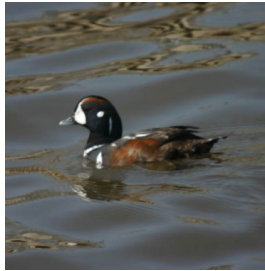

Redhead
Aythya americana
Species Status: Regular
Evidence: Specimen
Nesting Status: Confirmed
Recorded in 99 of 99 counties.
Photo by Linda Petersen

Ring-necked Duck
Aythya collaris
Species Status: Regular
Evidence: Specimen
Nesting Status: Confirmed
Recorded in 99 of 99 counties.
Photo by Mark Brown

Greater Scaup
Aythya marila
Species Status: Regular
Evidence: Specimen
Nesting Status: No record
Recorded in 95 of 99 counties.
Photo by Clayton Will

Lesser Scaup
Aythya affinis
Species Status: Regular
Evidence: Specimen
Nesting Status: Confirmed
Recorded in 99 of 99 counties.
Photo by Ken Saunders

King Eider
Somateria spectabilis
Species Status: Accidental
Evidence: Specimen
Nesting Status: No record
Recorded in 5 of 99 counties.
Photo by Ken Formanek
Review required

Common Eider
Somateria mollissima
Species Status: Accidental
Evidence: Photo
Nesting Status: No record
Recorded in 2 of 99 counties.
Photo by Reid Allen
Review required