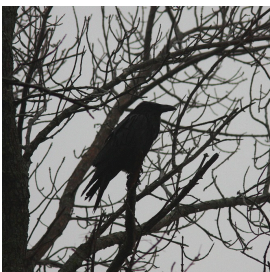

Common Raven
Corvus corax
Species Status: Accidental
Evidence: Specimen
Nesting Status: No record
Recorded in 11 of 99 counties.
Photo by Aaron Brees
Review required