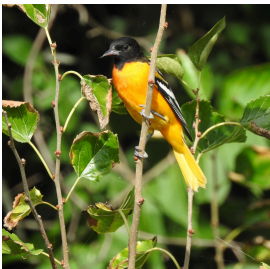

Baltimore Oriole
Icterus galbula
Species Status: Regular
Evidence: Specimen
Nesting Status: Confirmed
Recorded in 99 of 99 counties.
Photo by Clayton Will