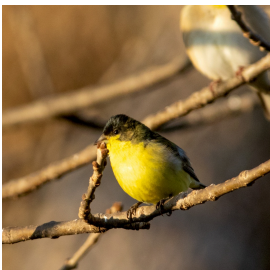

Lesser Goldfinch
Spinus psaltria
Species Status: Accidental
Evidence: Photo
Nesting Status: No record
Recorded in 7 of 99 counties.
Photo by Paul Roisen
Review required