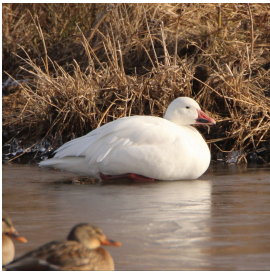

Dendrocygna bicolor

Species Status: Accidental

Evidence: Photo

Nesting Status: No record

Recorded in 2 of 99 counties.

Photo by Paul Roisen

Review required

Snow Goose