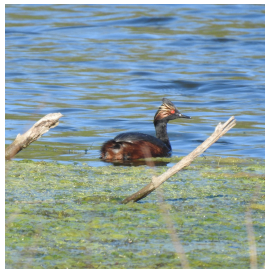

Greater Prairie-Chicken
Tympanuchus cupido
Species Status: Accidental
Evidence: Specimen
Nesting Status: Confirmed
 Recorded in 21 of 99 counties.
 Photo by Don Poggensee
Review required

Gray Partridge
Perdix perdix
Species Status: Regular
Evidence: Specimen
Nesting Status: Confirmed
 Recorded in 78 of 99 counties.
 Photo by Clayton Will

Ring-necked Pheasant
Phasianus colchicus
Species Status: Regular
Evidence: Specimen
Nesting Status: Confirmed
 Recorded in 99 of 99 counties.
 Photo by Bruce McKee

Pied-billed Grebe
Podilymbus podiceps
Species Status: Regular
Evidence: Specimen
Nesting Status: Confirmed
 Recorded in 99 of 99 counties.
 Photo by Doug Harr

Horned Grebe
Podiceps auritus
Species Status: Regular
Evidence: Specimen
Nesting Status: Confirmed
 Recorded in 91 of 99 counties.
 Photo by Jay Gilliam

Red-necked Grebe
Podiceps grisegena
Species Status: Regular
Evidence: Specimen
Nesting Status: Confirmed
 Recorded in 49 of 99 counties.
 Photo by Dana Siefer

Eared Grebe
Podiceps nigricollis
Species Status: Regular
Evidence: Specimen
Nesting Status: Confirmed
 Recorded in 83 of 99 counties.
 Photo by Clayton Will

Western Grebe
Aechmophorus occidentalis
Species Status: Regular
Evidence: Specimen
Nesting Status: Confirmed
 Recorded in 67 of 99 counties.
 Photo by Clayton Will