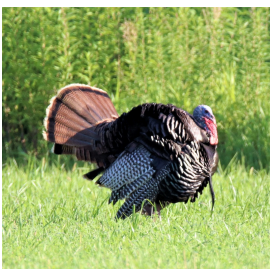

Wild Turkey
Meleagris gallopavo
Species Status: Regular
Evidence: Specimen
Nesting Status: Confirmed
Recorded in 99 of 99 counties.
Photo by Doug Harr