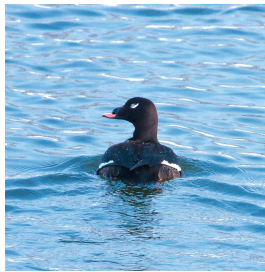

Surf Scoter
Melanitta perspicillata
Species Status: Regular
Evidence: Specimen
Nesting Status: No record
Recorded in 51 of 99 counties.
Photo by Julie Johnston

White-winged Scoter
Melanitta deglandi
Species Status: Regular
Evidence: Specimen
Nesting Status: No record
Recorded in 50 of 99 counties.
Photo by Paul Roisen