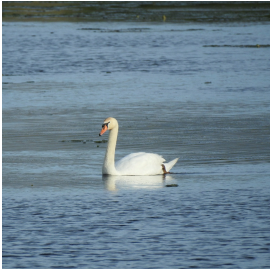

Canada Goose
Branta canadensis
Species Status: Regular
Evidence: Specimen
Nesting Status: Confirmed
Recorded in 99 of 99 counties.
Photo by Billy Reiter-Marolf

Mute Swan
Cygnus olor
Species Status: Regular
Evidence: Photo
Nesting Status: No record
Recorded in 61 of 99 counties.
Photo by Clayton Will