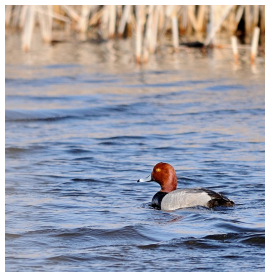

Canvasback
Aythya valisineria
Species Status: Regular
Evidence: Specimen
Nesting Status: Confirmed
Recorded in 99 of 99 counties.
Photo by Lowell Washburn

Redhead
Aythya americana
Species Status: Regular
Evidence: Specimen
Nesting Status: Confirmed
Recorded in 99 of 99 counties.
Photo by Linda Petersen